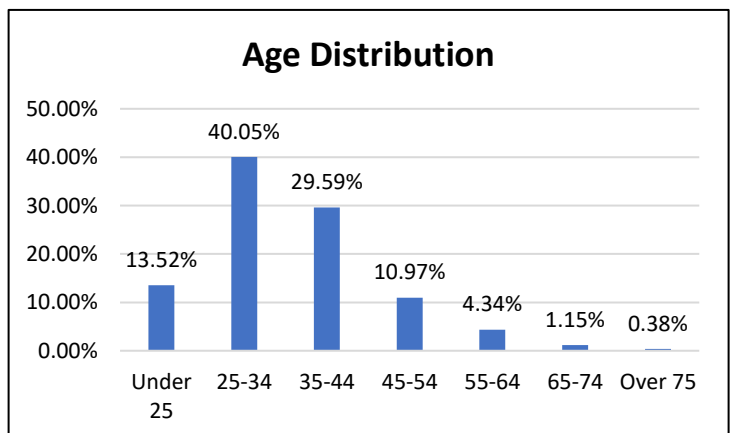

Pretrial Services Weekly Report

Electronic Monitoring Population Demographics 9/22/2023

Curfew Only population:	898
Bischof Law Only population:	735
Cases with Curfew and Bischof Law Supervision*	49

Curfew

Bischof Law

* 49 individuals are supervised under Curfew and Bischof Law. These individuals are reflected in both the Curfew and Bischof Law graphs