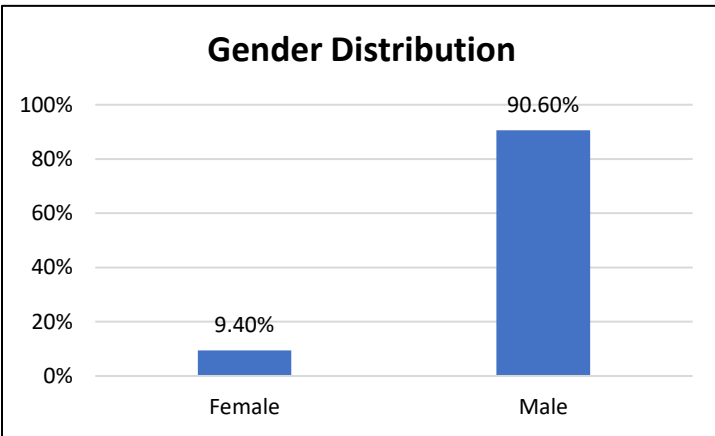

Pretrial Services Weekly Report

Electronic Monitoring Population Demographics 9/22/2023

Curfew Only population:	898
Bischof Law Only population:	735
Cases with Curfew and Bischof Law Supervision*	49

Curfew

Bischof Law

* 49 individuals are supervised under Curfew and Bischof Law. These individuals are reflected in both the Curfew and Bischof Law graphs