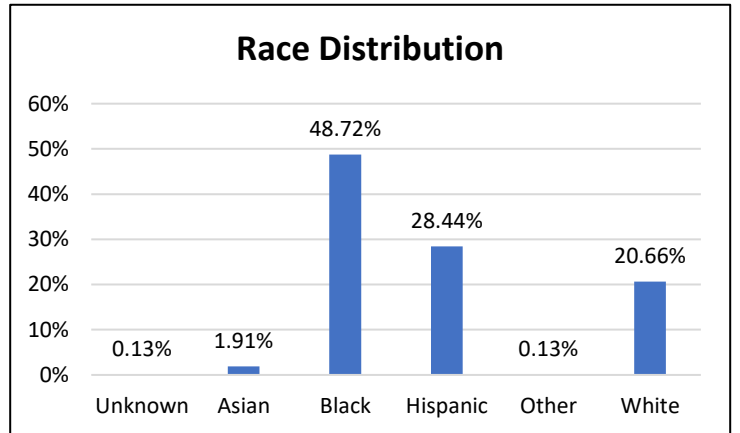

Pretrial Services Weekly Report

Electronic Monitoring Population Demographics 9/22/2023

Curfew Only population:	898
Bischof Law Only population:	735
Cases with Curfew and Bischof Law Supervision*	49

Curfew

Bischof Law

* 49 individuals are supervised under Curfew and Bischof Law. These individuals are reflected in both the Curfew and Bischof Law graphs