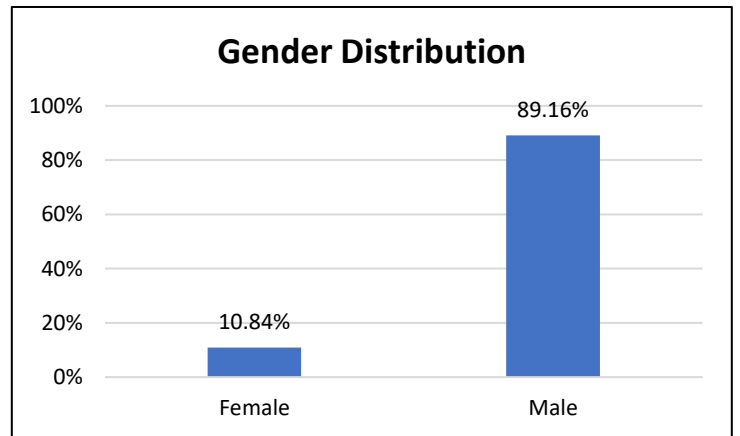

Pretrial Services Weekly Report

Electronic Monitoring Population Demographics 9/22/2023

Curfew Only population:	898
Bischof Law Only population:	735
Cases with Curfew and Bischof Law Supervision*	49

Curfew

Bischof Law

* 49 individuals are supervised under Curfew and Bischof Law. These individuals are reflected in both the Curfew and Bischof Law graphs