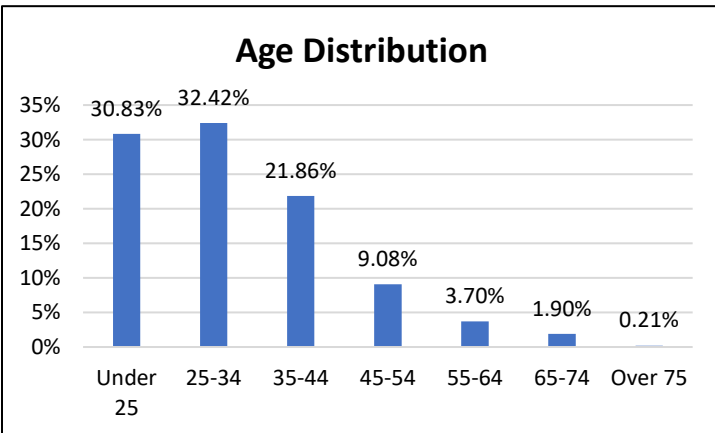

Pretrial Services Weekly Report

Electronic Monitoring Population Demographics 9/22/2023

Curfew Only population:	898
Bischof Law Only population:	735
Cases with Curfew and Bischof Law Supervision*	49

Curfew

Bischof Law

* 49 individuals are supervised under Curfew and Bischof Law. These individuals are reflected in both the Curfew and Bischof Law graphs