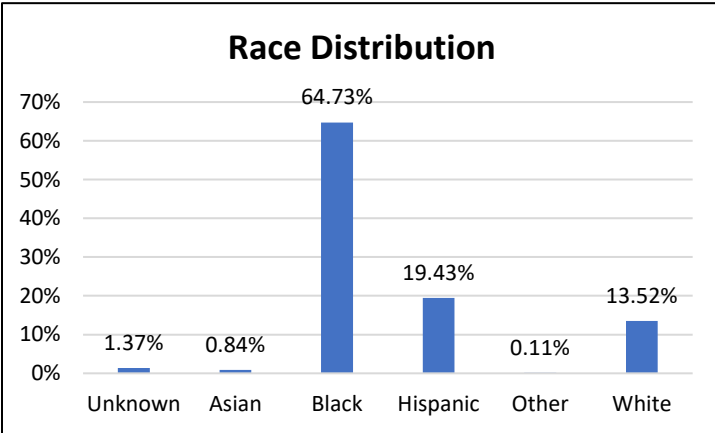

Pretrial Services Weekly Report

Electronic Monitoring Population Demographics 9/22/2023

Curfew Only population:	898
Bischof Law Only population:	735
Cases with Curfew and Bischof Law Supervision*	49

Curfew

Bischof Law

* 49 individuals are supervised under Curfew and Bischof Law. These individuals are reflected in both the Curfew and Bischof Law graphs